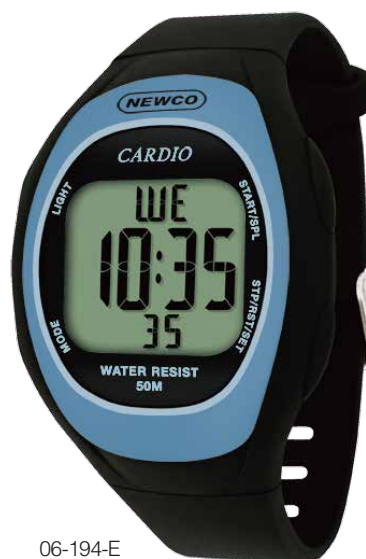

## HR Monitor 5.3

- Wireless ECG Heart Rate Monitoring
- MultiSports - Heart Rate Features
  - Accurate HR Monitoring -- Current/Maximum/Average
  - Percentage of Max. Heart Rate (Age based)
  - Percentage of Fat Burnt
  - Target Zone Setting
  - Target Zone Timer
  - Visual / Audible Zone Alarms
  - Zone Pointer
- Calories Expenditure
- 9Run and 1Acc date Memory
- Daily alarm
- 1/100 Second Chronograph
- Exerciser Timer
- 50M Water Resistant

Heart Rate Belt

06-194-A

06-194-B

06-194-C

06-194-D

06-194-E

06-194-F

CASE DIMENSION: 38 (mm) X 52 (mm) X 11 (mm)