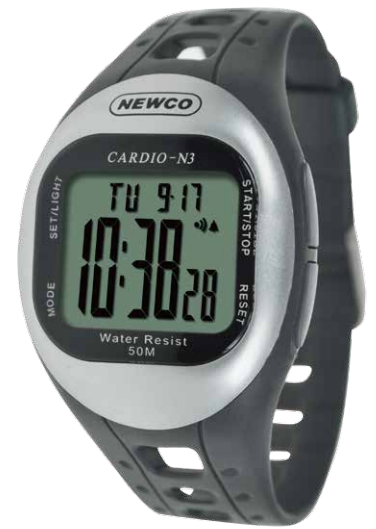

HR Monitor 5.3

- Wireless ECG Heart Rate Monitoring
- MultiSports - Heart Rate Features
  - Accurate HR Monitoring -- Current/Maximum/Average
  - Percentage of Max. Heart Rate (Age based)
  - Percentage of Fat Burnt
  - Target Zone Setting
  - Target Zone Timer
  - Visual / Audible Zone Alarms
  - Zone Pointer
- Calories Expenditure
- 9Run and 1Acc date Memory
- Daily alarm
- 1/100 Second Chronograph
- Exerciser Timer
- 50M Water Resistant

04-112-B

CASE DIMENSION: 40 (mm) X 45 (mm) X12 (mm)

WEIGHT: 45 g