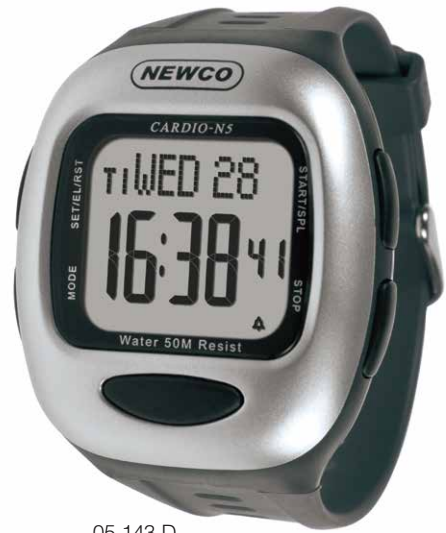

## HR Monitor 5.3

- Wireless ECG Heart Rate Monitoring
- MultiSports - Heart Rate Features
  - Accurate HR Monitoring -- Current/Maximum/Average
  - Percentage of Max. Heart Rate (Age based)
  - Percentage of Fat Burnt
  - Target Zone Setting
  - Target Zone Timer
  - Visual / Audible Zone Alarms
  - Zone Pointer
- Calories Expenditure
- 9Run and 1Acc date Memory
- Daily alarm
- 1/100 Second Chronograph
- Exerciser Timer
- 50M Water Resistant

WEIGHT: 46 g

05-143-A

05-143-B

05-143-C

05-143-D

05-143-E

05-143-F

## HR Monitor 5.3

- Dual Time Zone - Year/Month/Day/Date
- MultiSports - Heart Rate Features
  - Accurate HR Monitoring - Current/Maximum/Average
  - % of Max. Heart Rate (Age based)
  - % of Fat Burnt
  - Target Zone Setting
  - Target Zone Timer
  - Visual / Audible Zone Alarms
  - Zone Pointer
  - Recovery Timer/HRM
  - 20Loop Timer(6 segment)
- BMI Reading
- Calories Expenditure
- Exerciser Timer
- 10 Run/50 LAP Memory
- Dual Alarms
- 50M Water Resistant