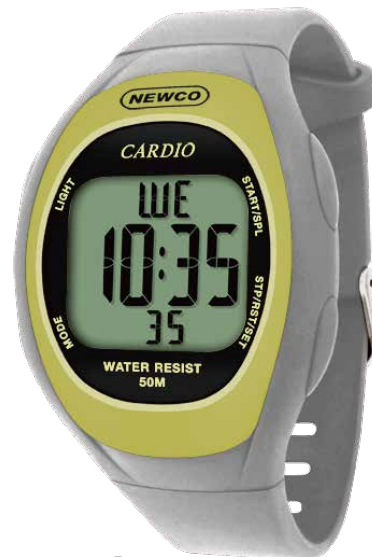

HR Monitor 5.3

- Wireless ECG Heart Rate Monitoring
- MultiSports - Heart Rate Features
  - Accurate HR Monitoring -- Current/Maximum/Average
  - Percentage of Max. Heart Rate (Age based)
  - Percentage of Fat Burnt
  - Target Zone Setting
  - Target Zone Timer
  - Visual / Audible Zone Alarms
  - Zone Pointer
- Calories Expenditure
- 9Run and 1Acc date Memory
- Daily alarm
- 1/100 Second Chronograph
- Exerciser Timer
- 50M Water Resistant

06-194-B

CASE DIMENSION: 38 (mm) X 52 (mm) X 11 (mm)

WEIGHT: 37 g