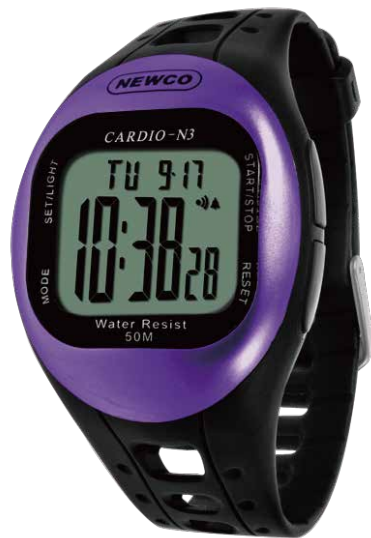

HR Monitor 5.3

- Wireless ECG Heart Rate Monitoring
- MultiSports - Heart Rate Features
  - Accurate HR Monitoring -- Current/Maximum/Average
  - Percentage of Max. Heart Rate (Age based)
  - Percentage of Fat Burnt
  - Target Zone Setting
  - Target Zone Timer
  - Visual / Audible Zone Alarms
  - Zone Pointer
- Calories Expenditure
- 9Run and 1Acc date Memory
- Daily alarm
- 1/100 Second Chronograph
- Exerciser Timer
- 50M Water Resistant

04-112-C

CASE DIMENSION: 40 (mm) X 45 (mm) X12 (mm)

WEIGHT: 45 g