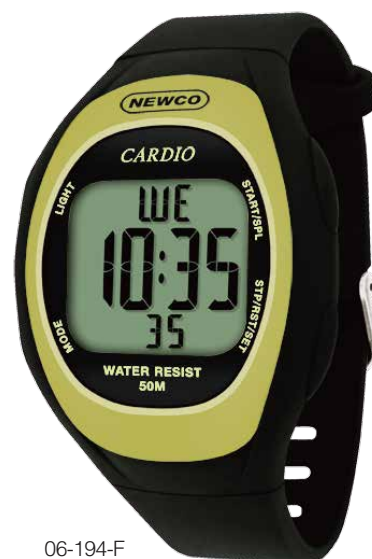

## HR Monitor 5.3

- Wireless ECG Heart Rate Monitoring
- MultiSports - Heart Rate Features
  - Accurate HR Monitoring -- Current/Maximum/Average
  - Percentage of Max. Heart Rate (Age based)
  - Percentage of Fat Burnt
  - Target Zone Setting
  - Target Zone Timer
  - Visual / Audible Zone Alarms
  - Zone Pointer
- Calories Expenditure
- 9Run and 1Acc date Memory
- Daily alarm
- 1/100 Second Chronograph
- Exerciser Timer
- 50M Water Resistant

Heart Rate Belt

06-194-A

06-194-B

06-194-C

06-194-D

06-194-E

06-194-F

CASE DIMENSION: 38 (mm) X 52 (mm) X 11 (mm)