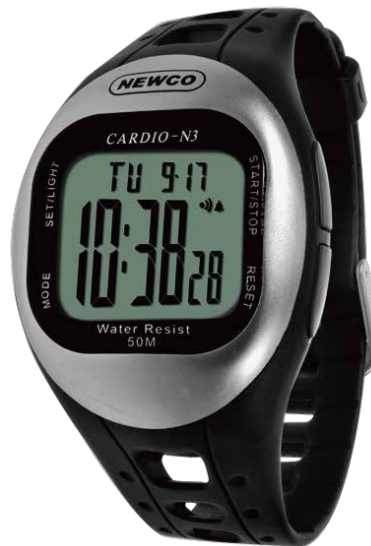

HR Monitor 5.3

- Wireless ECG Heart Rate Monitoring
- MultiSports - Heart Rate Features
  - Accurate HR Monitoring -- Current/Maximum/Average
  - Percentage of Max. Heart Rate (Age based)
  - Percentage of Fat Burnt
  - Target Zone Setting
  - Target Zone Timer
  - Visual / Audible Zone Alarms
  - Zone Pointer
- Calories Expenditure
- 9Run and 1Acc date Memory
- Daily alarm
- 1/100 Second Chronograph
- Exerciser Timer
- 50M Water Resistant

04-112-A

CASE DIMENSION: 40 (mm) X 45 (mm) X12 (mm)

WEIGHT: 45 g