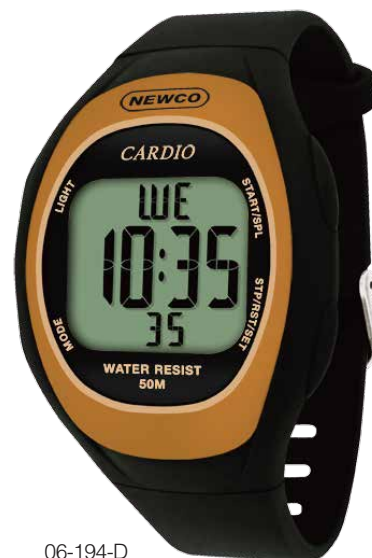

## HR Monitor 5.3

- Wireless ECG Heart Rate Monitoring
- MultiSports - Heart Rate Features
  - Accurate HR Monitoring -- Current/Maximum/Average
  - Percentage of Max. Heart Rate (Age based)
  - Percentage of Fat Burnt
  - Target Zone Setting
  - Target Zone Timer
  - Visual / Audible Zone Alarms
  - Zone Pointer
- Calories Expenditure
- 9Run and 1Acc date Memory
- Daily alarm
- 1/100 Second Chronograph
- Exerciser Timer
- 50M Water Resistant

Heart Rate Belt

06-194-A

06-194-B

06-194-C

06-194-D

06-194-E

06-194-F

CASE DIMENSION: 38 (mm) X 52 (mm) X 11 (mm)