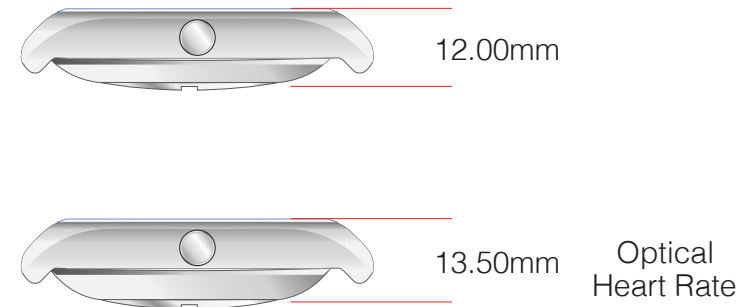

- Hybrid smart watch with analog watch face and OLED display.
- Analog 2 hands always display current time.
- High resolution 72 X 40 dots OLED display.
- 24 hours automatically tracks steps, distance.
- 24 hours heart rate monitor (Option).
- Floors climbed (Option).
- Stay connected with smart phone with notification for incoming calls, text messages etc with compatible to smart phone.
- Stay update time, calendar, weather status with smart phone.
- Automatic sleep monitor tracks your sleep profile of deep sleep, light sleep and wake up time.
- Connects with your smart phone's GPS to track outdoor activities (Option).
- Preloaded Apps for different sports.
- **Different alert option:** Light, Buzzer sound or Vibration.
- **Battery:** Internal rechargeable lithium-ion battery.
- **Battery life:** up to 7 days normal usage.
- **Unit dimension:** Diameter 42-43.00mm, thickness 12.00mm.
- **Case material:** Stainless steel / Plastic.
- **Lens material:** Crystal.
- **Water Rating:** 5 ATM.

SIZE

THICKNESS