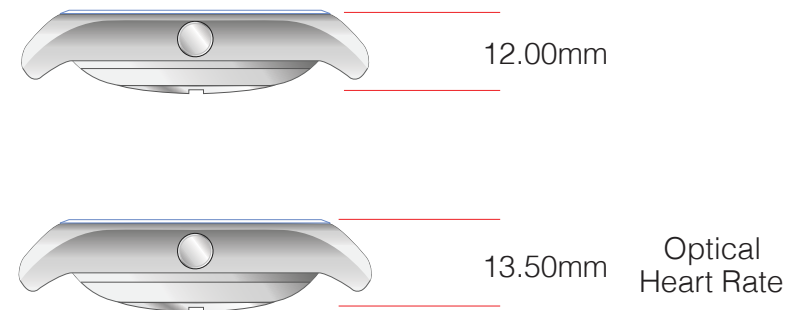

- Hybrid smart watch with analog watch face and OLED display.
- Analog 2 hands always display current time.
- High resolution 72 X 40 dots OLED display.
- 24 hours automatically tracks steps, distance.
- 24 hours heart rate monitor (Option).
- Floors climbed (Option).
- Stay connected with smart phone with notification for incoming calls, text messages etc with compatible to smart phone.
- Stay update time, calendar, weather status with smart phone.
- Automatic sleep monitor tracks your sleep profile of deep sleep, light sleep and wake up time.
- Connects with your smart phone's GPS to track outdoor activities (Option).
- Preloaded Apps for different sports.
- **Different alert option:** Light, Buzzer sound or Vibration.
- **Battery:** Internal rechargeable lithium-ion battery.
- **Battery life:** up to 7 days normal usage.
- **Unit dimension:** Diameter 38.00 mm, thickness 12.00mm.
- **Case material:** Stainless steel / Plastic.
- **Lens material:** Crystal.
- **Water Rating:** 5 ATM.

SIZE

THICKNESS