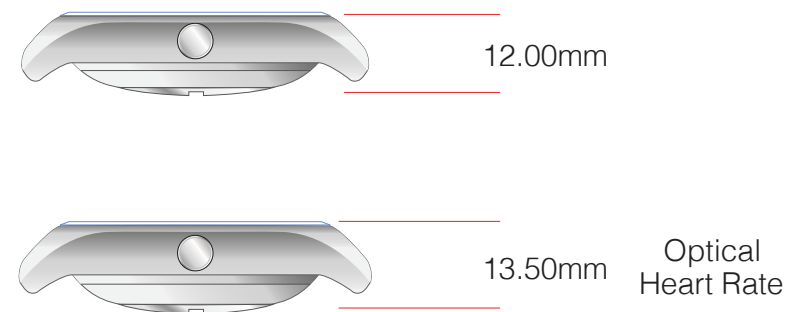

19-049G P 55

19-049G P 77

Scale 1:1

19-049G P 60

19-049G P 00

19-049G P 01

- Hybrid smart watch with analog watch face and OLED display.
- Analog 2 hands always display current time.
- High resolution 72 X 40 dots OLED display.
- 24 hours automatically tracks steps, distance.
- 24 hours heart rate monitor (Option).
- Floors climbed (Option).
- Stay connected with smart phone with notification for incoming calls, text messages etc with compatible to smart phone.
- Stay update time, calendar, weather status with smart phone.
- Automatic sleep monitor tracks your sleep profile of deep sleep, light sleep and wake up time.
- Connects with your smart phone's GPS to track outdoor activities (Option).
- Preloaded Apps for different sports.
- **Different alert option:** Light, Buzzer sound or Vibration.
- **Battery:** Internal rechargeable lithium-ion battery.
- **Battery life:** up to 7 days normal usage.
- **Unit dimension:** Diameter 38.00mm, thickness 12.00mm.
- **Case material:** Stainless steel / Plastic.
- **Lens material:** Crystal.
- **Water Rating:** 5 ATM.

SIZE

THICKNESS

19-3007A S 10

19-3007A S 12

19-3007A S 13

19-3007A S 20

19-3007A S 2

19-3007A S 22